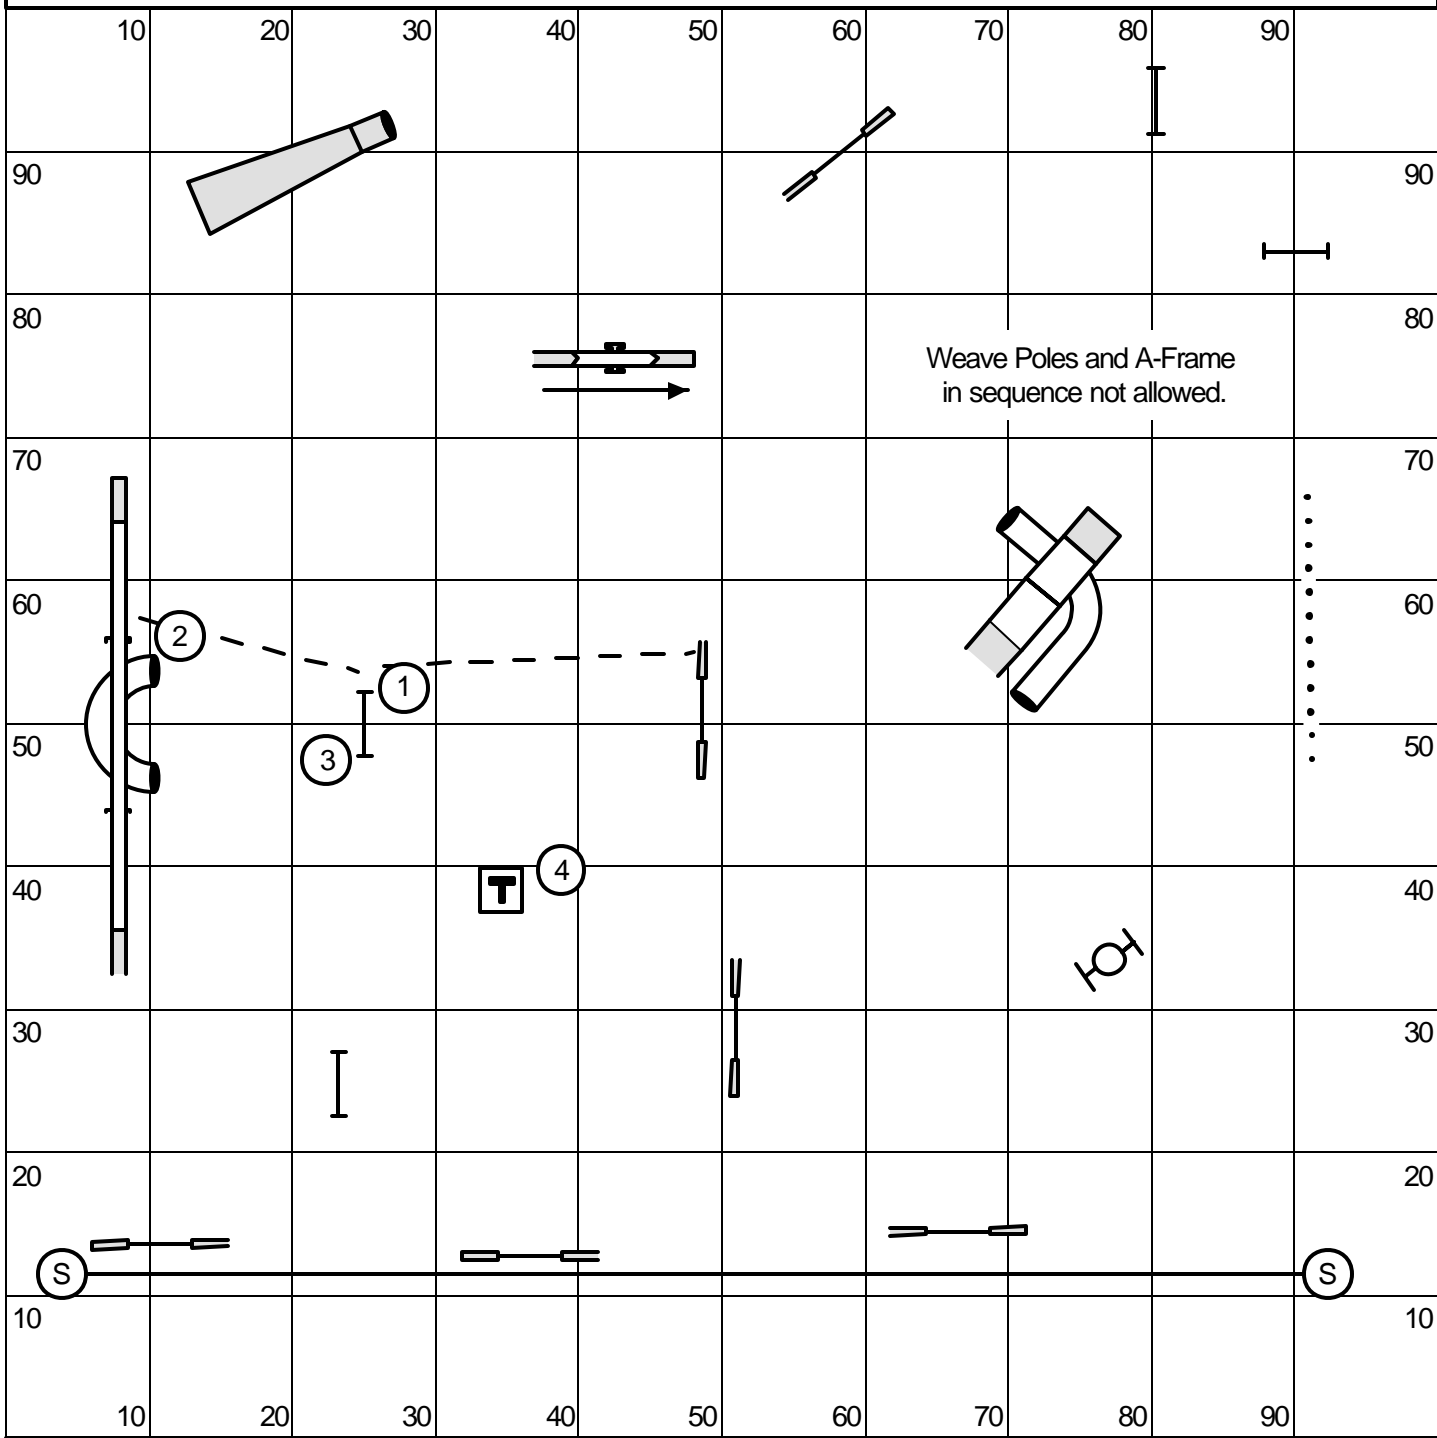

Cream City Canines - Sunday, June 20th, 2004
Advanced & PII Gamblers - Mike Wagner

Weave Poles and A-Frame
in sequence not allowed.

1-3-5-7 Point System	Opening Time: 35 Seconds	Gamble = 15 Points
Weave Poles = 7 Points	Opening = 25 Points (required)	Gamble Time: TBD